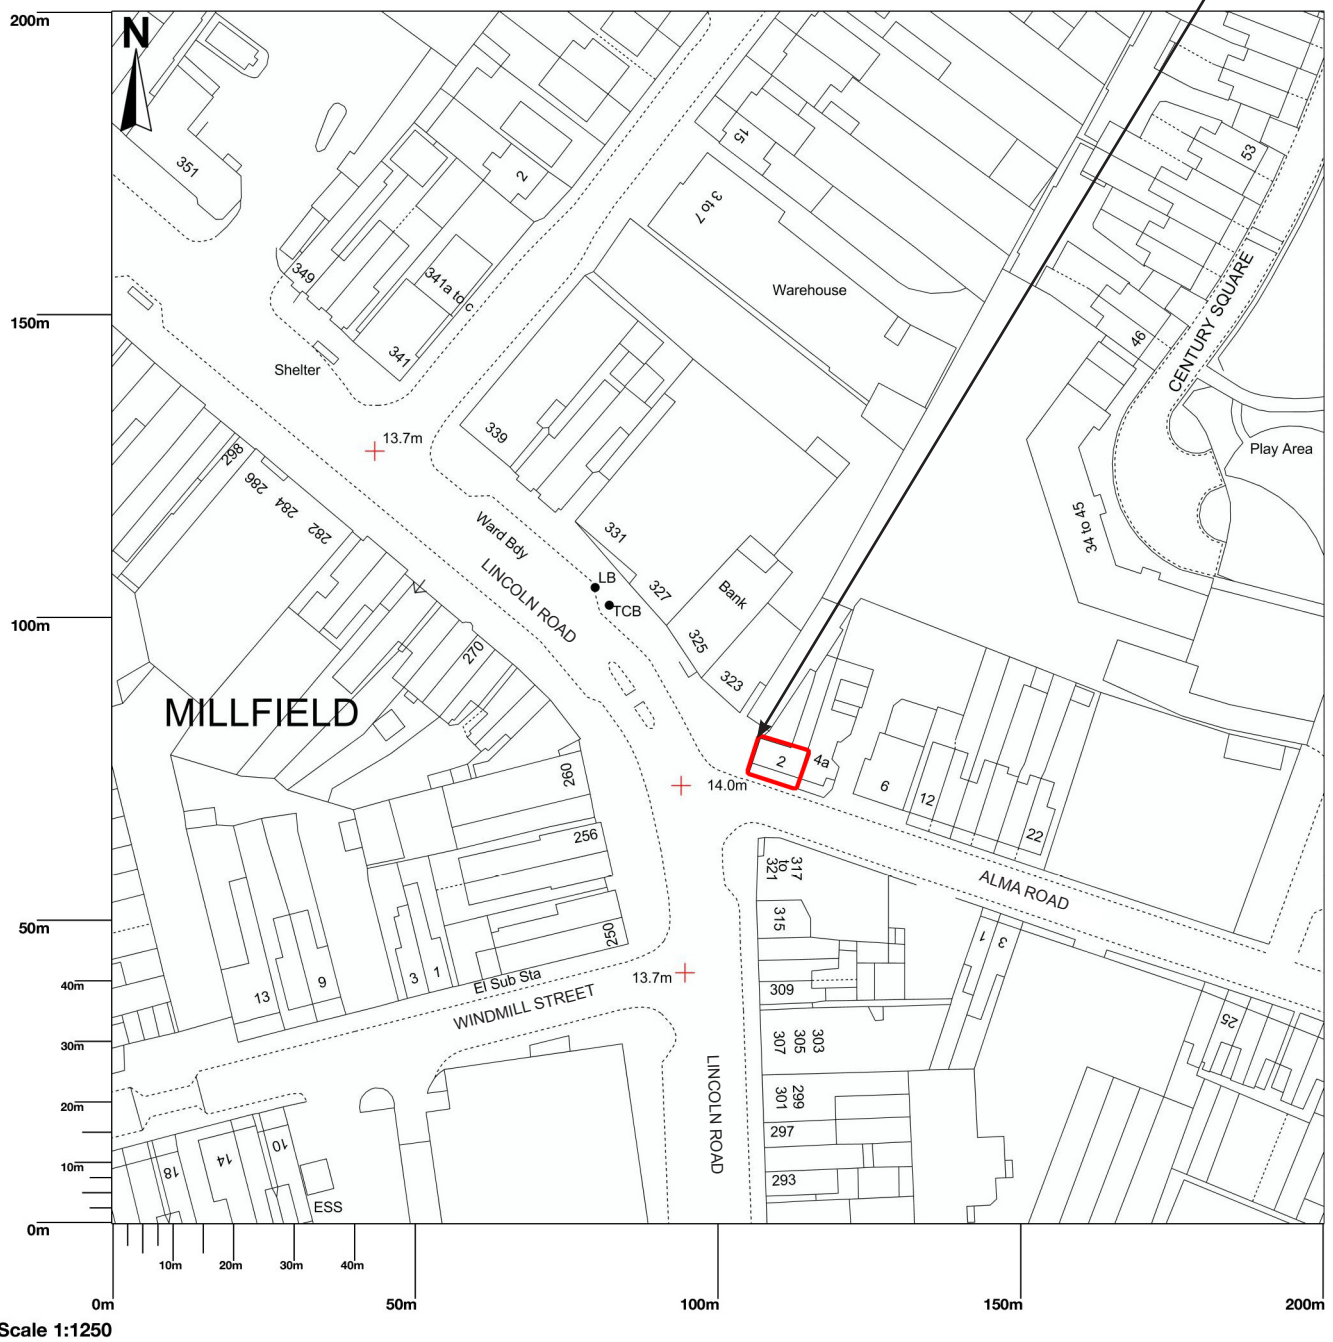

Application Site

Map area bounded by: 518792,300230 518992,300430. Produced on 20 September 2021 from the OS National Geographic Database. Reproduction in whole or part is prohibited without the prior permission of Ordnance Survey. © Crown copyright 2021. Supplied by UKPlanningMaps.com a licensed OS partner (100054135). Unique plan reference: p4b/uk/691977/937035